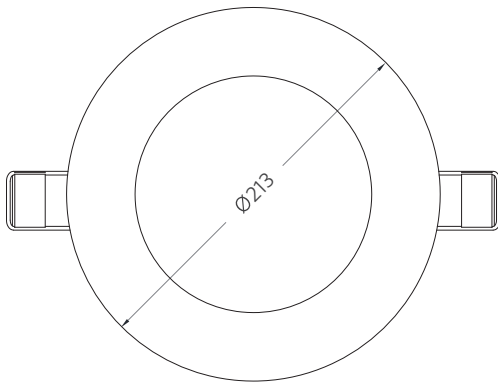

Dimensional Drawing

6W

12W