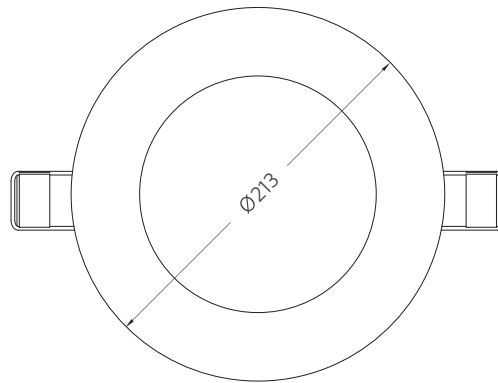

Dimensional Drawing

6W

12W