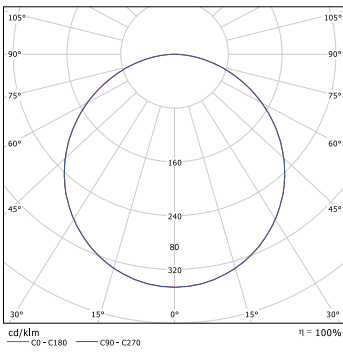

Dimensional Drawing

6W

12W

18W

24W

6W

12W

18W

cutout

150X150
12W

cutout

200X200
18W

cutout

200X200
24W

Photometric Data

110° (6W/12W/18W/24W)