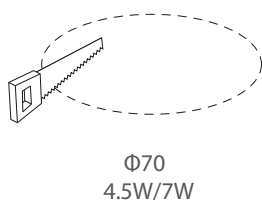

Cut-out Drawing