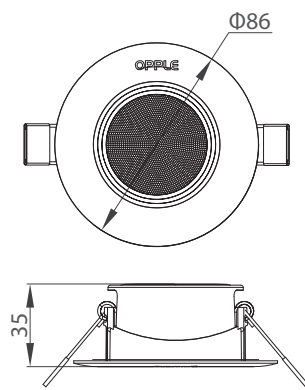

## Dimensional Drawing

4.5W Downlight

4.5W fixed spotlight

7W fixed spotlight

4.5W/7W Adjustable Spotlight