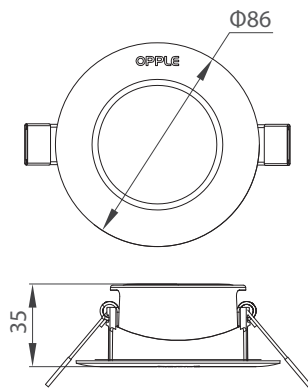

## Dimensional Drawing

4.5W Downlight

4.5W fixed spotlight

7W fixed spotlight

4.5W/7W Adjustable Spotlight