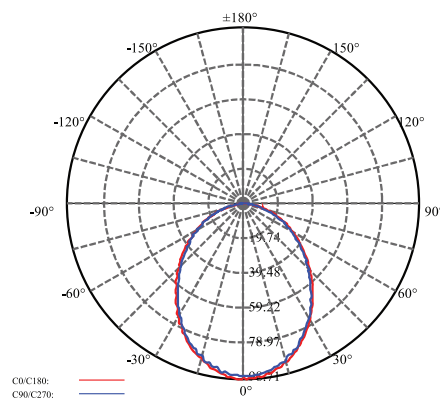

## Dimensional Drawing

4.5W Downlight

4.5W fixed spotlight

7W fixed spotlight

4.5W/7W Adjustable Spotlight

## Cut-out Drawing

## Photometric Data

4.5W Downlight

4.5W/7W Spotlight