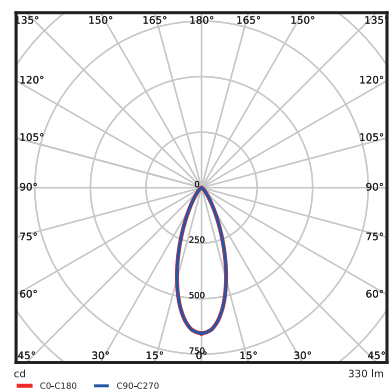

## Dimensional Drawing

4.5W Downlight

4.5W fixed spotlight

7W fixed spotlight

4.5W/7W Adjustable Spotlight

## Cut-out Drawing

## Photometric Data

4.5W Downlight

4.5W/7W Spotlight