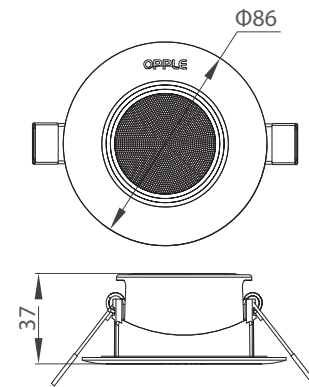

## Dimensional Drawing

4.5W Downlight

4.5W fixed spotlight

7W fixed spotlight

4.5W/7W Adjustable Spotlight

## Cut-out Drawing