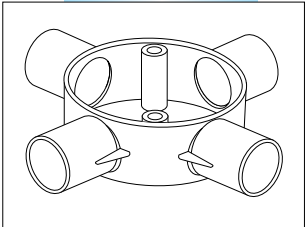

Intersection Four Way Box