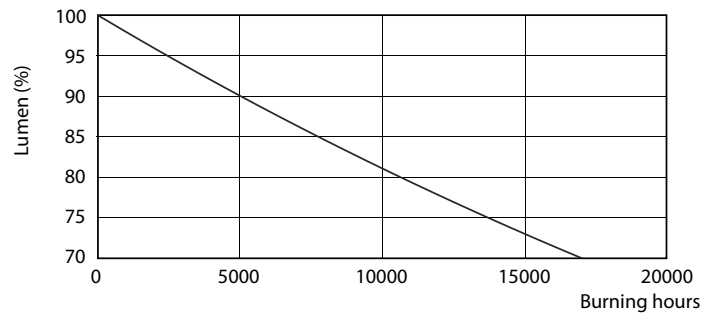

Product data

General information		Voltage (Nom)	
Cap-Base	G13 [Medium Bi-Pin Fluorescent]	220-240 V	
EU RoHS compliant	Yes	Temperature	
Nominal Lifetime (Nom)	15000 h	T-Ambient (Max)	45 °C
Switching Cycle	50000X	T-Ambient (Min)	-20 °C
Light technical		T-Storage (Max)	65 °C
Color Code	740 [CCT of 4000K]	T-Storage (Min)	-40 °C
Beam Angle (Nom)	240 °	T-Case Maximum (Nom)	60 °C
Luminous Flux (Nom)	1600 lm	Controls and dimming	
Color Designation	Cool White (CW)	Dimmable	No
Correlated Color Temperature (Nom)	4000 K	Mechanical and housing	
Luminous Efficacy (rated) (Nom)	100.00 lm/W	Product Length	1200 mm
Color Consistency	<7	Bulb Shape	Tube, double-ended
Color Rendering Index (Nom)	73	Approval and application	
LLMF At End Of Nominal Lifetime (Nom)	70 %	Energy Saving Product	Yes
Operating and electrical		Suitable For Accent Lighting	No
Input Frequency	50 to 60 Hz	Approval Marks	RoHS compliance KEMA Keur certificate
Power (Nom)	16 W	Energy Consumption kWh/1000 h	16 kWh
Starting Time (Nom)	0.5 s		
Warm Up Time to 60% Light (Nom)	0.5 s		
Power Factor (Nom)	0.5		

Photometric data

LEDtube 600mm 8W 740 T8 CN I G

LEDtube 1200mm 16W 740 T8 CN I G

LEDtube 1200mm 16W G13 T8 740 1600lm AP C G

Essential LEDtube

Lifetime

LEDtube 16W G13 740 T8 AP I G

LEDtube 16W G13 740 T8 AP I G