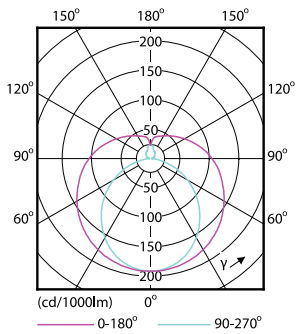

Product data

General information		Voltage (Nom)	
Cap-Base	G13 [Medium Bi-Pin Fluorescent]	220-240 V	
EU RoHS compliant	Yes	Temperature	
Nominal Lifetime (Nom)	15000 h	T-Ambient (Max)	45 °C
Switching Cycle	50000X	T-Ambient (Min)	-20 °C
Light technical		T-Storage (Max)	65 °C
Color Code	740 [CCT of 4000K]	T-Storage (Min)	-40 °C
Beam Angle (Nom)	240 °	T-Case Maximum (Nom)	60 °C
Luminous Flux (Nom)	1600 lm	Controls and dimming	
Color Designation	Cool White (CW)	Dimmable	No
Correlated Color Temperature (Nom)	4000 K	Mechanical and housing	
Luminous Efficacy (rated) (Nom)	100.00 lm/W	Product Length	1200 mm
Color Consistency	<7	Bulb Shape	Tube, double-ended
Color Rendering Index (Nom)	73	Approval and application	
LLMF At End Of Nominal Lifetime (Nom)	70 %	Energy Saving Product	Yes
Operating and electrical		Suitable For Accent Lighting	No
Input Frequency	50 to 60 Hz	Approval Marks	RoHS compliance KEMA Keur certificate
Power (Nom)	16 W	Energy Consumption kWh/1000 h	16 kWh
Starting Time (Nom)	0.5 s		
Warm Up Time to 60% Light (Nom)	0.5 s		
Power Factor (Nom)	0.5		

Numerator - Packs per outer box	20
Material Nr. (12NC)	929001184538
Net Weight (Piece)	0.222 kg

Dimensional drawing

LEDtube 1200mm 16W 740 T8 AP I G

Product	D1	D2	A1	A2	A3	C	D
LEDtube 1200mm 16W 740 T8 AP I G	25.68 mm	28 mm	1198 mm	1205 mm	1212 mm	1212 mm	27.8 mm

Photometric data

LEDtube 600mm 8W 740 T8 CN I G

LEDtube 1200mm 16W 740 T8 CN I G

LEDtube 1200mm 16W G13 T8 740 1600lm AP C G

Essential LEDtube

Lifetime

LEDtube 16W G13 740 T8 AP I G

LEDtube 16W G13 740 T8 AP I G