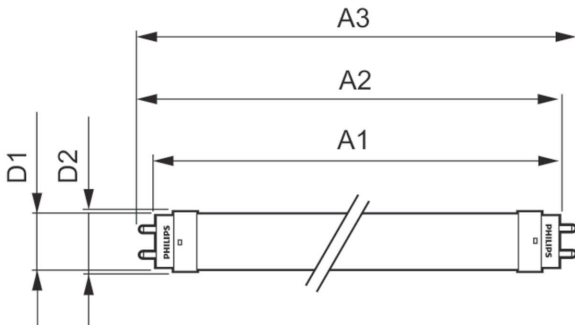

Product data

General information		Voltage (Nom)	
Cap-Base	G13 [Medium Bi-Pin Fluorescent]	220-240 V	
EU RoHS compliant	Yes	Temperature	
Nominal Lifetime (Nom)	15000 h	T-Ambient (Max)	45 °C
Switching Cycle	50000X	T-Ambient (Min)	-20 °C
Light technical		T-Storage (Max)	65 °C
Color Code	740 [CCT of 4000K]	T-Storage (Min)	-40 °C
Beam Angle (Nom)	240 °	T-Case Maximum (Nom)	60 °C
Luminous Flux (Nom)	1600 lm	Controls and dimming	
Color Designation	Cool White (CW)	Dimmable	No
Correlated Color Temperature (Nom)	4000 K	Mechanical and housing	
Luminous Efficacy (rated) (Nom)	100.00 lm/W	Product Length	1200 mm
Color Consistency	<7	Bulb Shape	Tube, double-ended
Color Rendering Index (Nom)	73	Approval and application	
LLMF At End Of Nominal Lifetime (Nom)	70 %	Energy Saving Product	Yes
Operating and electrical		Suitable For Accent Lighting	No
Input Frequency	50 to 60 Hz	Approval Marks	RoHS compliance KEMA Keur certificate
Power (Nom)	16 W	Energy Consumption kWh/1000 h	16 kWh
Starting Time (Nom)	0.5 s		
Warm Up Time to 60% Light (Nom)	0.5 s		
Power Factor (Nom)	0.5		

Essential LEDtube

Product data

Full product code	871869659996900
Order product name	LEDtube 1200mm 16W 740 T8 AP I G
EAN/UPC - Product	8718696599969
Order code	929001184538
Numerator - Quantity Per Pack	1

Numerator - Packs per outer box	20
Material Nr. (12NC)	929001184538
Net Weight (Piece)	0.222 kg

Dimensional drawing

LEDtube 1200mm 16W 740 T8 AP I G

Product	D1	D2	A1	A2	A3	C	D
LEDtube 1200mm 16W 740 T8 AP I G	25.68 mm	28 mm	1198 mm	1205 mm	1212 mm	1212 mm	27.8 mm

Photometric data

LEDtube 600mm 8W 740 T8 CN I G

LEDtube 1200mm 16W 740 T8 CN I G

LEDtube 1200mm 16W G13 T8 740 1600lm AP C G

Essential LEDtube

Lifetime

LEDtube 16W G13 740 T8 AP I G

LEDtube 16W G13 740 T8 AP I G