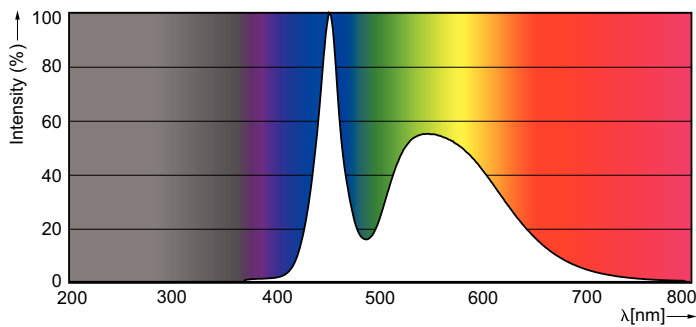

LEDtube 1200mm 16W G13 T8 765 1600lm AP C G