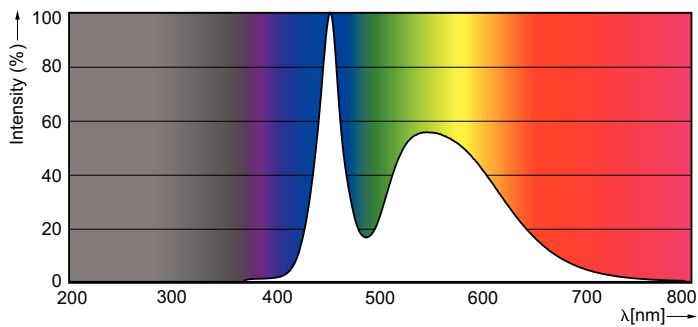

LEDtube 600mm 8W 765 T8 CN I G

LEDtube 600mm 8W G13 T8 765 800lm AP C G