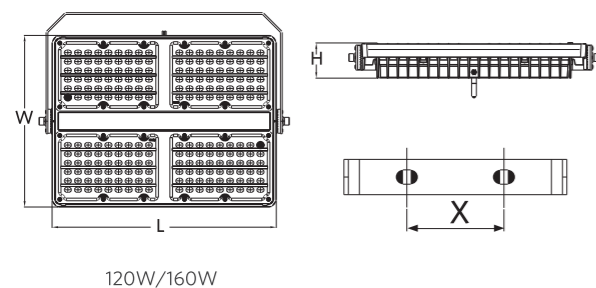

Dimensional Drawing

Model	L (mm)	W (mm)	H (mm)	X (mm)
LED FL-E 20W C	150	120	83	44
LED FL-E 35W C	200	140	99	60
LED FL-E 50W C	250	180	120	60
LED FL-E 75W C	280	220	135	80
LED FL-E 120W C	342	257	59	180
LED FL-E 160W C	376	288	59	200