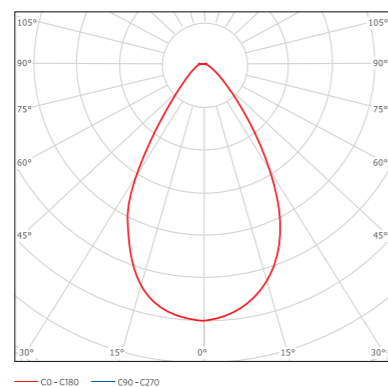

Photometric Data

LED Floodlight EQ series

Features

- IP66 water and dust proof
- 2.5KV surge protection
- 30,000 hours lifetime
- 90% lower energy consumption than halogen floodlights

Benefits

- Optimized waterproof design against heavy seas
- Robust and durable in poor grid environment
- Smooth and modern appearance
- Weather proof, ideal for outdoor lighting application