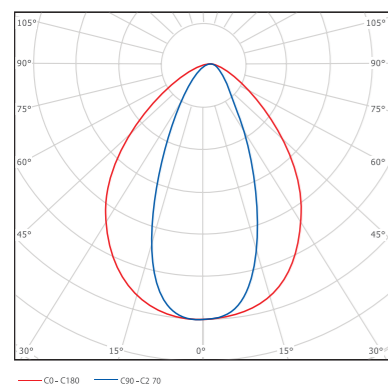

Photometric Data

LED Floodlight EQ series

Features

- IP66 water and dust proof
- 2.5KV surge protection
- 30,000 hours lifetime
- 90% lower energy consumption than halogen floodlights

Benefits

- Optimized waterproof design against heavy seas
- Robust and durable in poor grid environment
- Smooth and modern appearance
- Weather proof, ideal for outdoor lighting application