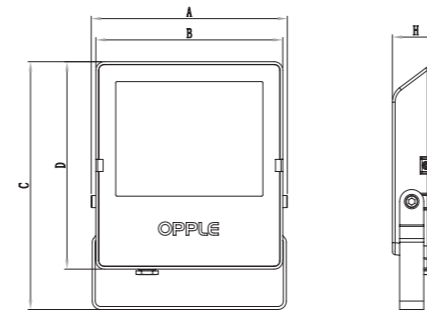

Dimensional Drawing