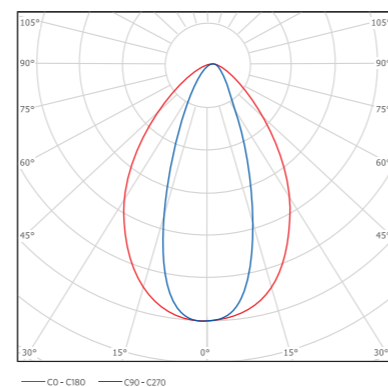

Photometric Data

LED Floodlight EQ series

Features

- IP66 water and dust proof
- 2.5KV surge protection
- 30,000 hours lifetime
- 90% lower energy consumption than halogen floodlights

Benefits

- Optimized waterproof design against heavy seas
- Robust and durable in poor grid environment
- Smooth and modern appearance
- Weather proof, ideal for outdoor lighting application