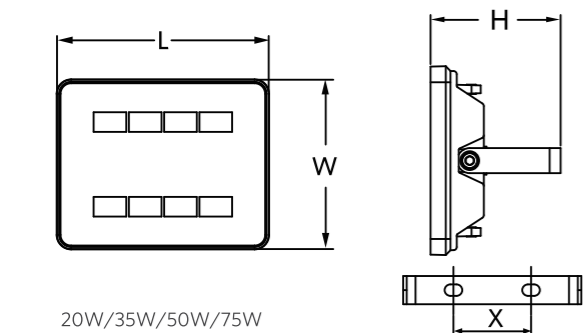

Dimensional Drawing

Model	L (mm)	W (mm)	H (mm)	X (mm)
LED FL-E 20W C	150	120	83	44
LED FL-E 35W C	200	140	99	60
LED FL-E 50W C	250	180	120	60
LED FL-E 75W C	280	220	135	80
LED FL-E 120W C	342	257	59	180
LED FL-E 160W C	376	288	59	200