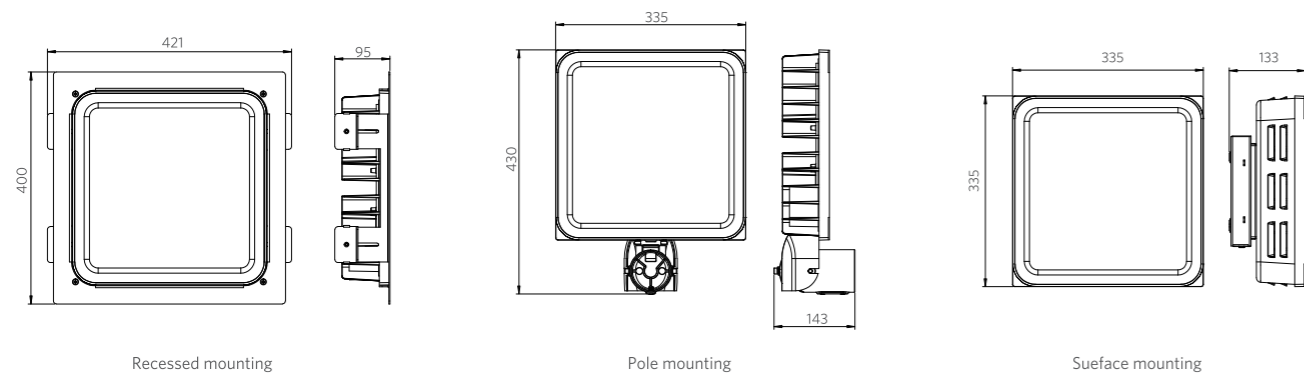

Dimensional Drawing

Recessed mounting

Pole mounting

Surface mounting

Cut-out Drawing

360X360

Recessed mounting

Photometric Data

MB

WB

AS

LED Highbay Performer IV

Features

- High efficiency up to 160 lm/W
- IP66 dust and water protection
- 3 beam angle: 60°, 100°, 60°+100°

Benefits

- Advanced ultra slim design
- Up to 40% weight reduction compared to Highbay Performer III
- 70000h long life time