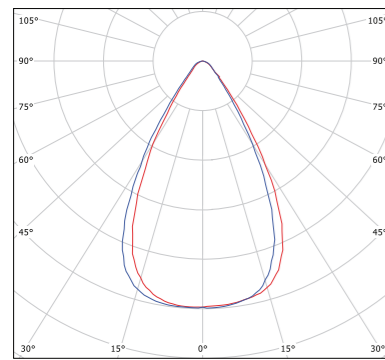

Dimensional Drawing

Recessed mounting

Pole mounting

Surface mounting

Cut-out Drawing

360X360

Recessed mounting

Photometric Data

MB

WB

AS

LED Highbay Performer IV

Features

- High efficiency up to 160 lm/W
- IP66 dust and water protection
- 3 beam angle: 60°, 100°, 60°+100°

Benefits

- Advanced ultra slim design
- Up to 40% weight reduction compared to Highbay Performer III
- 70000h long life time