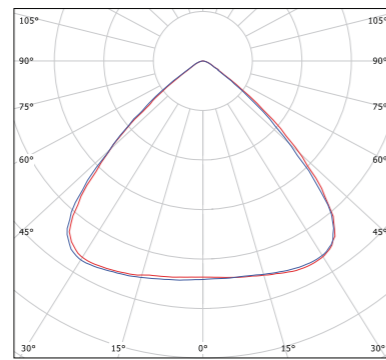

Dimensional Drawing

Recessed mounting

Pole mounting

Surface mounting

Cut-out Drawing

360X360

Recessed mounting

Photometric Data

MB

WB

AS

LED Highbay Performer IV

Features

- High efficiency up to 160 lm/W
- IP66 dust and water protection
- 3 beam angle: 60°, 100°, 60°+100°

Benefits

- Advanced ultra slim design
- Up to 40% weight reduction compared to Highbay Performer III
- 70000h long life time