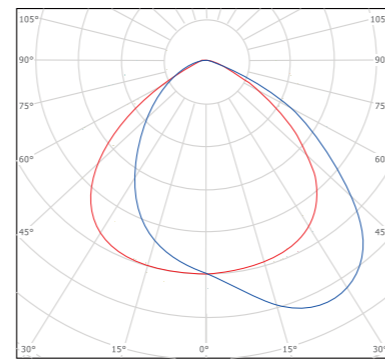

Dimensional Drawing

Recessed mounting

Pole mounting

Surface mounting

Cut-out Drawing

360X360

Recessed mounting

Photometric Data

MB

WB

AS

LED Highbay Performer IV

Features

- High efficiency up to 160 lm/W
- IP66 dust and water protection
- 3 beam angle: 60°, 100°, 60°+100°

Benefits

- Advanced ultra slim design
- Up to 40% weight reduction compared to Highbay Performer III
- 70000h long life time