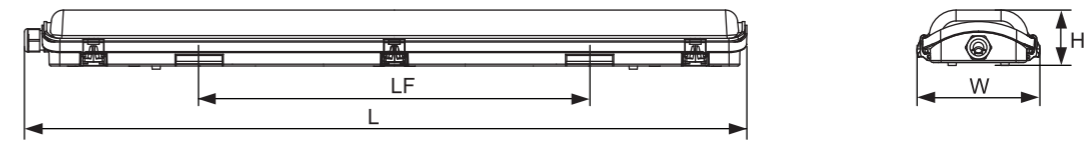

Dimensional Drawing