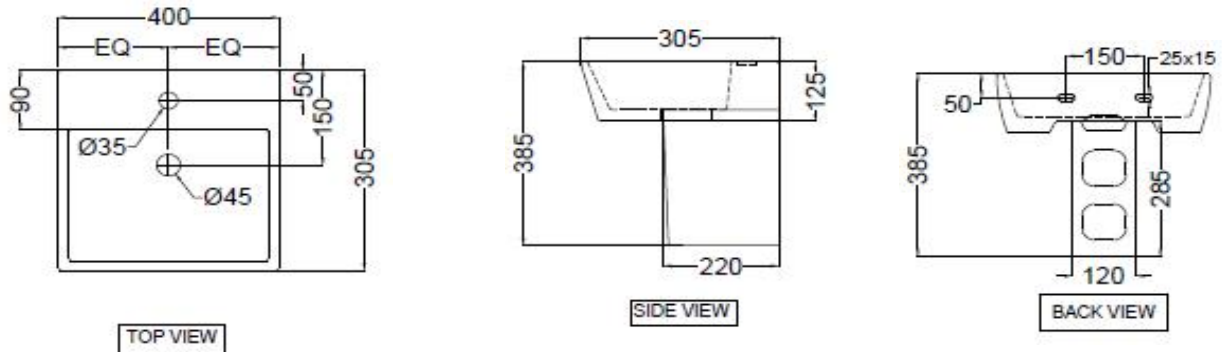

SPECIFICATION DATA SHEET

PRODUCT DETAILS

Manufacturer :	ESSCO	Type:	Wall Hung Basin
Outlet	Vertical	Colour:	White
Technical Details:	Tap hole dia. $\varnothing 35 \pm 2$ mm	Material:	Ceramic - Vitreous China
	ID of waste outlet hole dia. $\varnothing 45 \pm 3$ mm Horizontal distance between the center line of the tap hole and the center line of the waste outlet hole ≤ 100 mm		

PRODUCT IMAGE

TECHNICAL DRAWING

Product Dimension	400x305x125 mm With pedestal 385 mm	FEATURES Rectangle design, Provide with Accessories, Anti germ glaze
Basin Inner Dimension	380x275x100 mm	
Product Weight	7.5 kg	

ACCESSORIES INCLUDED

Basin fixing screw	ZPS-MST-RB03
Fixing Screw For Half Pedestal	ZPS-MST-FB05

CERTIFICATION

All technical dimensions are in accordance to Bureau of Indian Standards

DISCLAIMER: Our every effort has been made to ensure factual accuracy, the information presented subject to changes due to requirements in different sites, markets and/ or countries. All dimensions are in mm (Tolerance ± 5 MM). Jaquar reserves the right to make the necessary amendments at any time without prior notice.