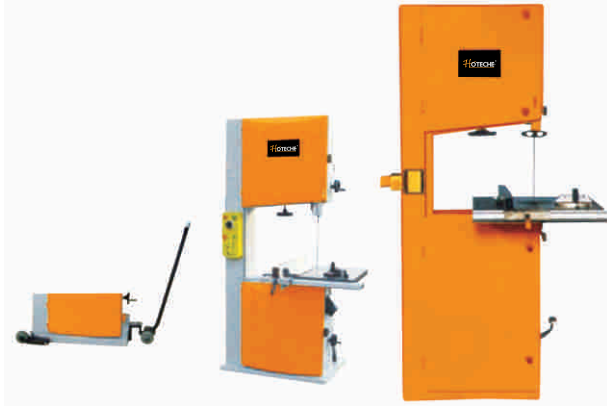

Item No.
BDS5001

20" WOOD BAND SAW

Voltage/Frequency:230/110V~50/60Hz
Input Power:2200-3500W
No Load Speed:22m/s
Max Cutting Depth:350mm
Max Cutting Width:500mm
Table Size:500x640mm
Table Tilting range:0-45°
Blade Length/width/
thickness:4080x10-40x0.62mm

Meas:82.6x54.5x207cm/1pc
G.W/N.W: 180/162kgs
Quantity 20ft: 28pcs